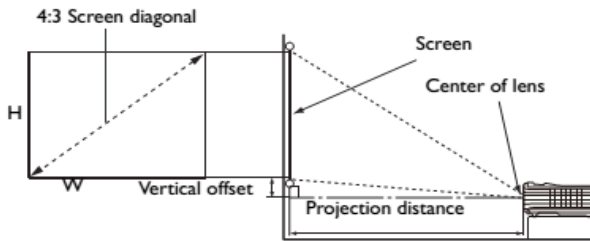

*Lamp life results will vary depending on environmental conditions and usage. Actual product's features and specifications are subject to change without notice.

MS52 IP Digital Projector

Distance Chart

The screen aspect ratio is 4:3 and the projected picture is in a 4:3 aspect ratio

Screen size				Distance from screen (mm)			Vertical offset (mm)
Diagonal		W (mm)	H (mm)	Min length (max. zoom)	Average	Max length (min. zoom)	
Inch	mm						
30	762	610	457	1132	1189	1245	46
40	1016	813	610	1509	1585	1660	61
50	1270	1016	762	1887	1981	2075	76
60	1524	1219	914	2264	2377	2491	91
80	2032	1626	1219	3019	3170	3321	122
100	2540	2032	1524	3774	3962	4151	152
120	3048	2438	1829	4528	4755	4981	183
150	3810	3048	2286	5660	5943	6226	229
200	5080	4064	3048	7547	7925	8302	305
250	6350	5080	3810	9434	9906	10377	381
300	7620	6096	4572	11321	11887	12453	457