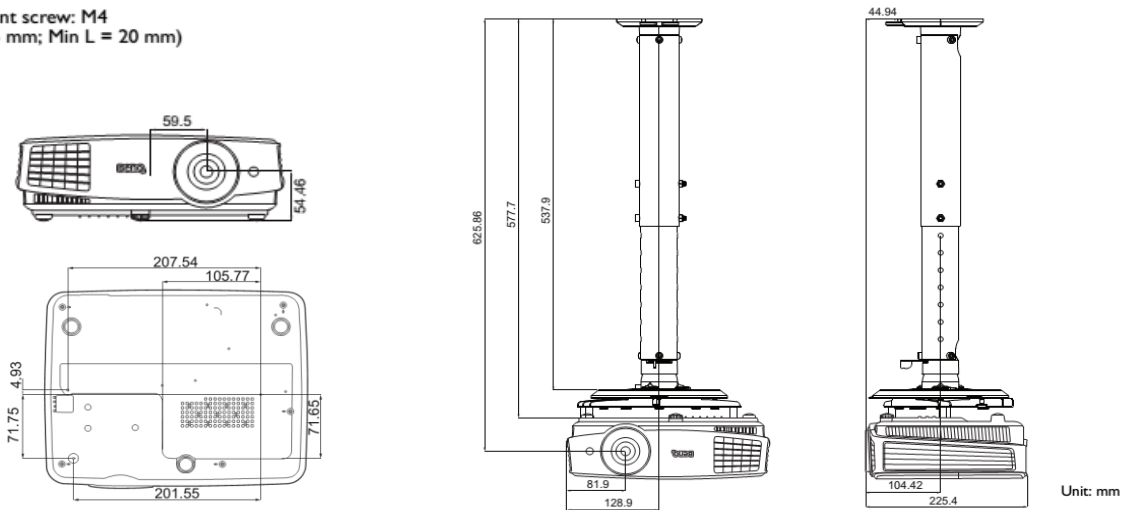

*Lamp life results will vary depending on environmental conditions and usage. Actual product's features and specifications are subject to change without notice.

MS52 IP Digital Projector

Distance Chart

The screen aspect ratio is 4:3 and the projected picture is in a 4:3 aspect ratio

Screen size				Distance from screen (mm)			Vertical offset (mm)
Diagonal		W (mm)	H (mm)	Min length (max. zoom)	Average	Max length (min. zoom)	
Inch	mm						
30	762	610	457	1132	1189	1245	46
40	1016	813	610	1509	1585	1660	61
50	1270	1016	762	1887	1981	2075	76
60	1524	1219	914	2264	2377	2491	91
80	2032	1626	1219	3019	3170	3321	122
100	2540	2032	1524	3774	3962	4151	152
120	3048	2438	1829	4528	4755	4981	183
150	3810	3048	2286	5660	5943	6226	229
200	5080	4064	3048	7547	7925	8302	305
250	6350	5080	3810	9434	9906	10377	381
300	7620	6096	4572	11321	11887	12453	457

Wall mount/Ceiling mount Chart

Ceiling Mount screw: M4
(Max L = 25 mm; Min L = 20 mm)

Dimension