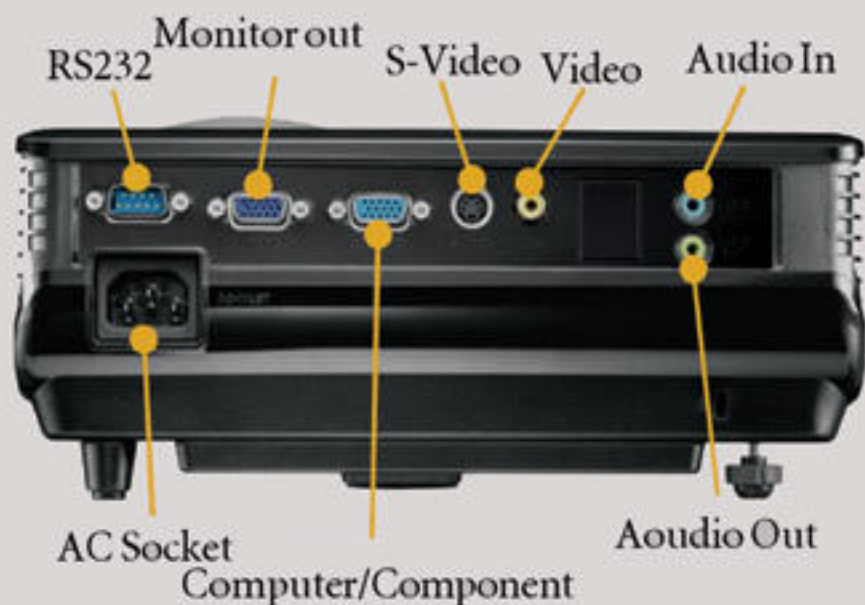

Input Terminals	PC	Analog RGB: D-sub 15 pin x 1
	A/V	Component Video: D-sub 15 pin x 1 (Shared with Analog RGB connector)
		S-Video: Mini Din 4 pin x 1
		Composite Video: RCA x 1
Audio	Stereo Mini Jack x 1	

Output Terminals	PC	Monitor Out: D-sub 15 pin x 1
	Audio	Variable Audio Out : Stereo Mini Jack x 1 Speaker: 2W x 1

Control Terminal	Serial Connector : RS232 9 pin x 1
Dimensions(W x H x D)	10 x 3.5 x 8.4 inch (255 x 90 x 214 mm)
Weight	4.8 lbs (2.2 kg)
Power Supply	100 to 240 VAC, 50/60 Hz
Power Consumption	275W, Standby < 1W
Audible Noise	33/28 dB (Normal/Economic mode)

On-Screen Display Languages	Bulgarian/ Croatian/ Czech/ Danish/ Dutch/ English/ Finnish/ French/ German/ Hungarian/ Italian/ Japanese/ Kroean/ Norwegian/ Polish/ Portuguese/ Romanian/ Russian/ Simplified Chinese/Spanish/ Swedish/ Turkish/ Thai/ Traditional Chinese (24 Languages)

Picture Modes	Dynamic Mode	Presentation Mode
	sRGB Mode	Cinema Mode
	User 1 Mode	User 2 Mode

Functions	BrilliantColor™	Quick Auto Search
	Closed Captioning	Wall Color Correction
	3D Color Management	Blank
	Resolution Reminder	Panel Key Lock
	Digital Zoom (x2)	Auto Off
	Freeze	Security Password
	HDTV compatible	"Q?" Hot Key for FAQ
	High altitude mode	Auto Adjustment Hot Key
	Quick Start Guide	VGA Cable
	Manual CD	Power Cord

Accessories (Standard)	Remote Control w/battery	
Accessories (Optional)	Presentation Plus	Spare Lamp Kit
	RS232 Cable	Soft Carry Case